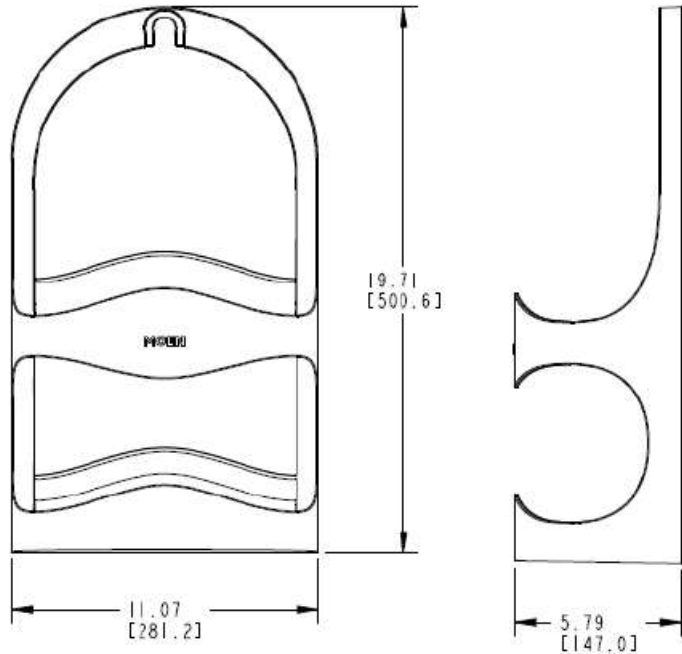

Technical Specification

Shower Caddy

DN1402W

Stock Numbers:

- DN1402W – Shower Caddy
White finish

Dimensions:

Materials:

Shower Caddy is constructed with polypropylene.

Stock Number: _____ **Shower Caddy**
By Creative Specialties